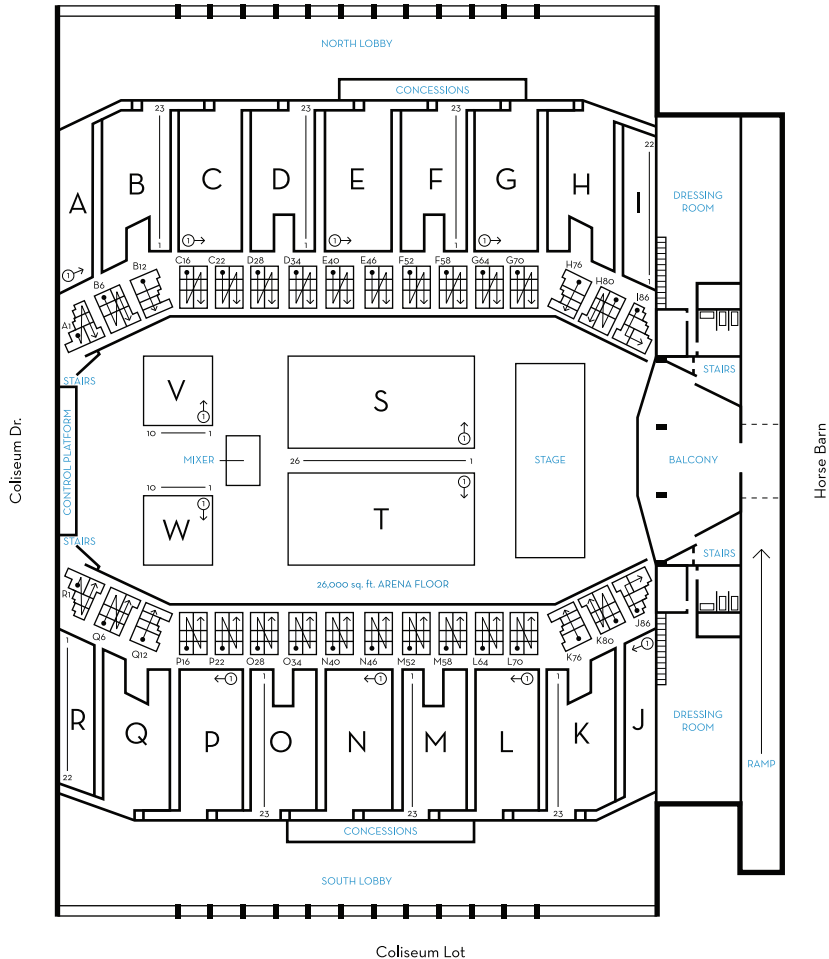

FAIR PARK COLISEUM

1438 COLISEUM DR • DALLAS, TX

Home to countless concerts and major entertainment events through the decades, Fair Park Coliseum is ideally suited for mid-level productions. This highly flexible space allows customization of events, including sound, lighting, and seating. At FairPark Coliseum, all seats are guaranteed to have great sight lines – while convenient concessions stands and clean restrooms offer comfort and convenience for guests. Guests also enjoy convenient parking next to the building and access from Gates 6, 10, and 11.

26,000 sq. ft./114' x 230'

USES

Concerts, Sporting Events, Boxing, Circus, Rodeos, Festivals, Speeches, Rallies, Cheerleading, Film Shoots

AMENITIES

5,768 Permanent Mezzanine Seats, VIP Balcony, Heat/Air, First Aid Room, Scoreboard, Ticket Offices, Dressing Rooms

SPACE/CEILING

26,000 sq. ft. Floor
230' long x 114' wide
42' 6" Floor to Scoreboard

DAILY RATES

Call for Quote

HALF HOUSE SET-UP

Mezzanine Seats	2,884
Box Seats	674
Floor Seats	1,520
Total Seats	5,078

FULL ARENA

Mezzanine Seats	5,768
Box Seats	1,348
Total Seats	7,116

FULL HOUSE SET-UP

Mezzanine Seats	5,768
Box Seats	1,348
Floor Seats	2,580
Total Seats	9,696

CENTER STAGE FULL HOUSE

Mezzanine Seats	5,768
Box Seats	1,348
Floor Seats	2,436
Total Seats	9,552