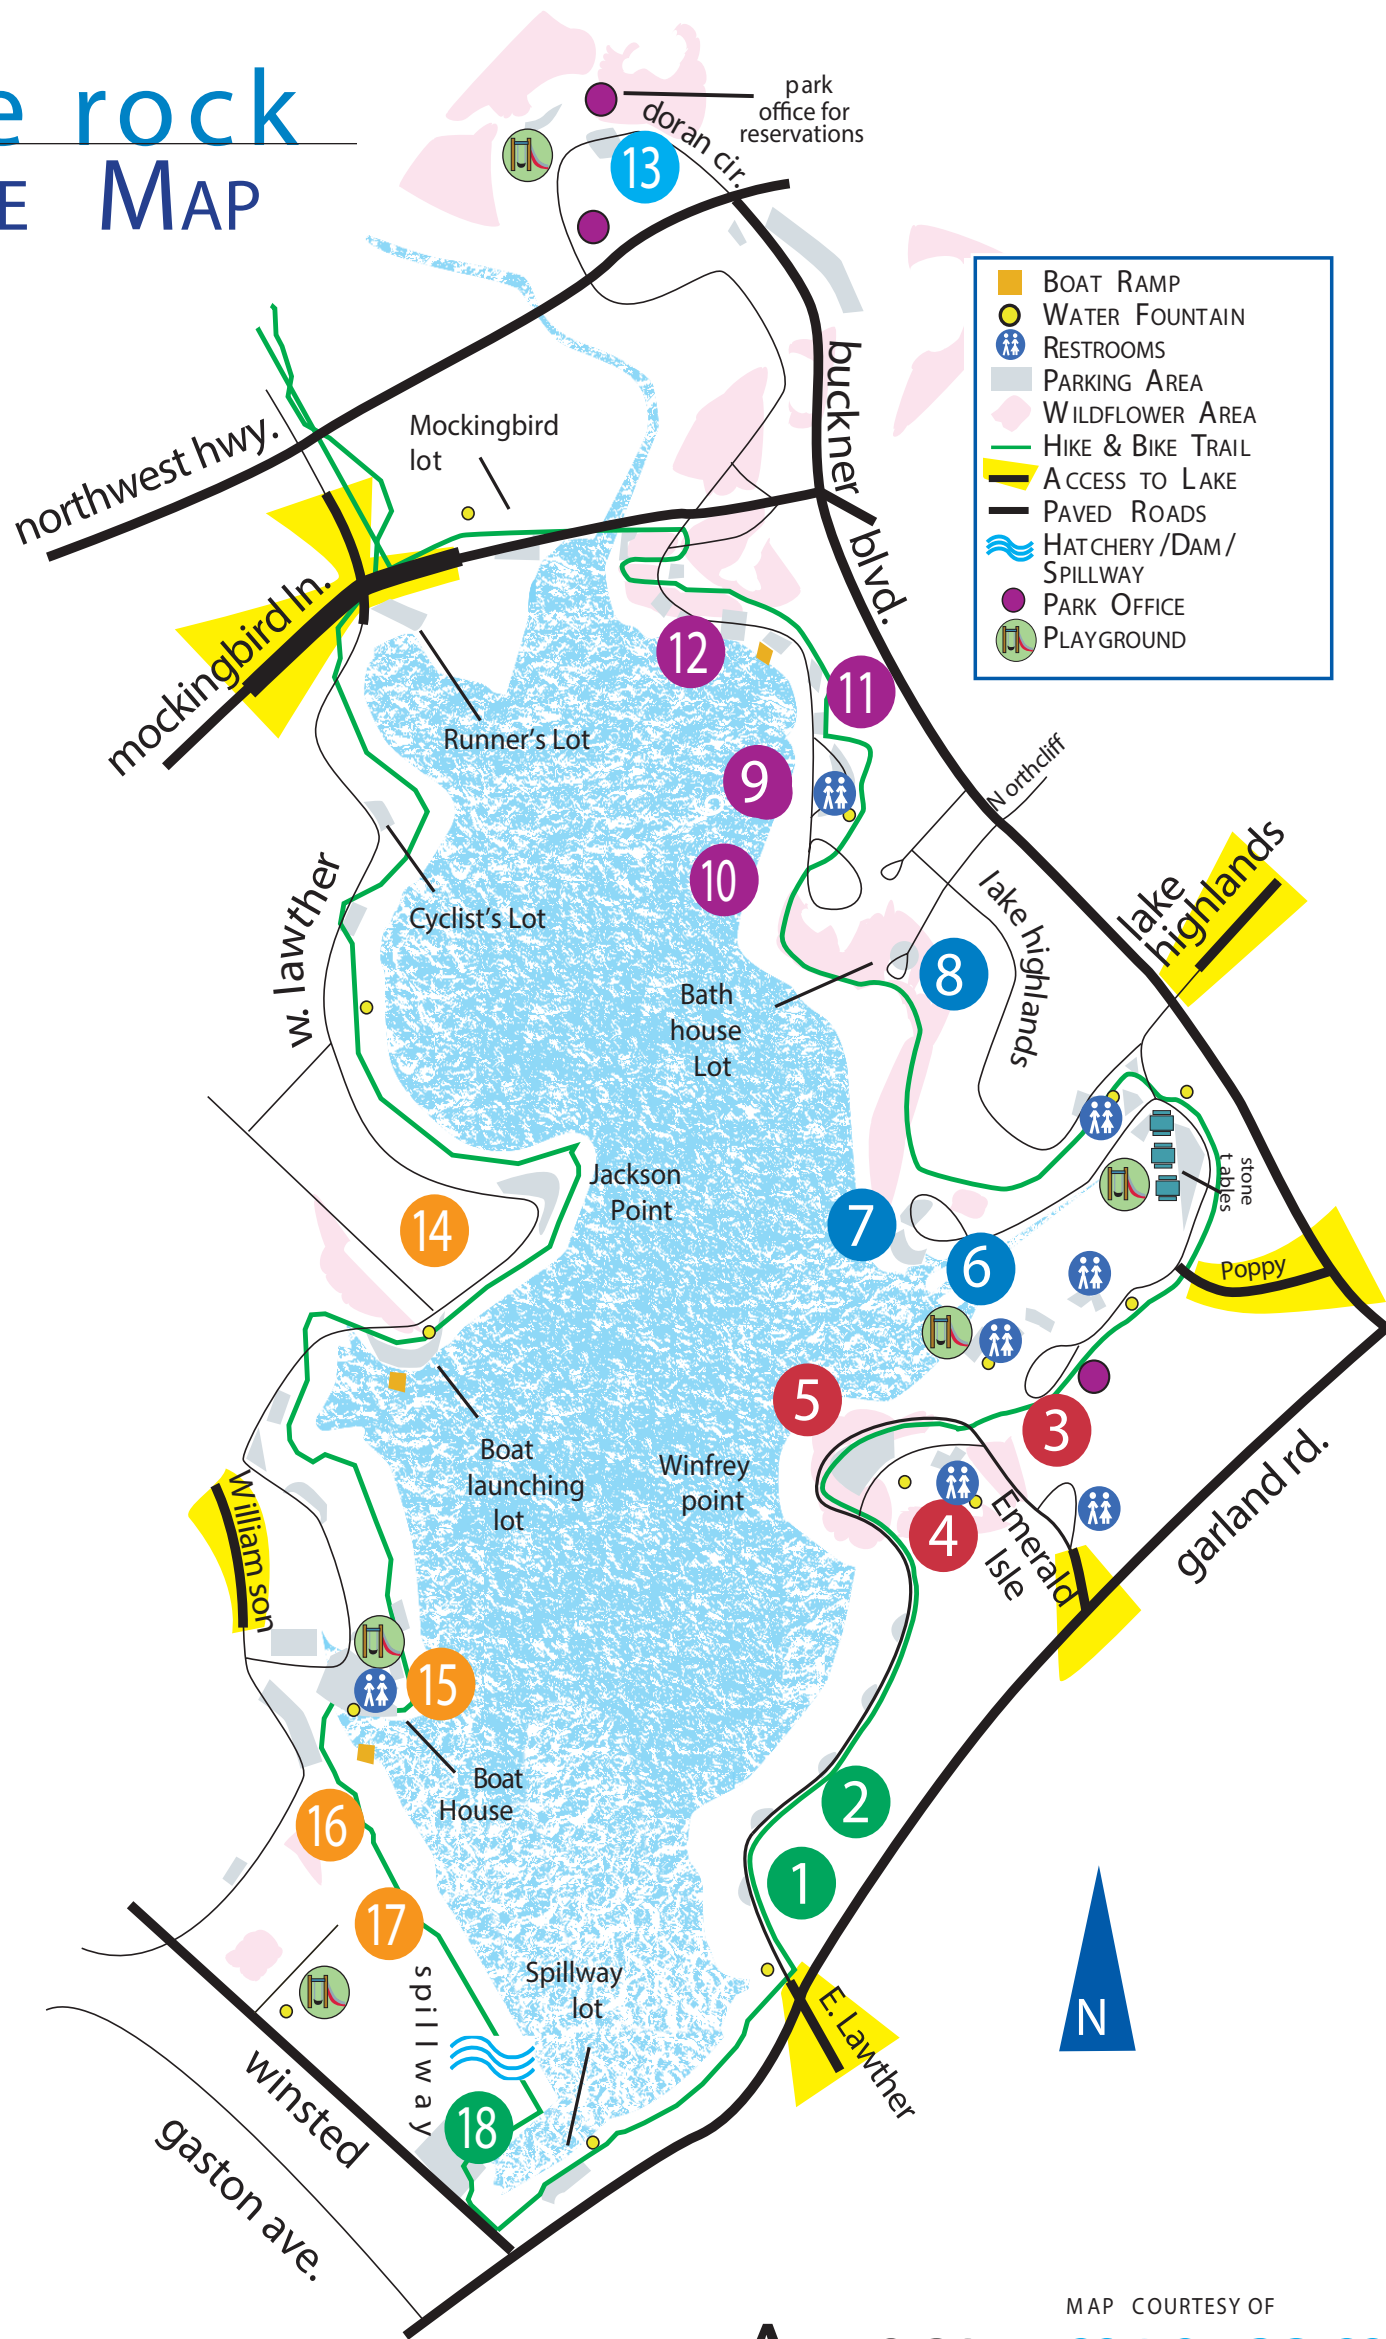

# white rock LAKE MAP

MAP COURTESY OF

**Advocate**mag.com  
ALL LOCAL . ALL THE TIME.

**GARLAND RD. ACCESS**

- 1 South Entrance to Park
- 2 Dallas Arboretum

**E. LAWThER/EMERALD ISLE ACCESS from Garland Rd.**

- 3 MultiStation Outdoor Workout Center
- 4 Civilian Conservation Corps Camp
- 5 Winfrey Point

**NORTHCLIFF/POPPY/LAKE HIGHLANDS ACCESS**

- 6 Sunset Bay, CCC Statue
- 7 Dreyfuss Club
- 8 Bath House Cultural Center, White Rock Lake Museum

**E. LAWThER ACCESS from Mockingbird**

- 9 Corinthian Sailing Club
- 10 Scenic View & Photographic Opportunity
- 11 Big Thicket
- 12 White Rock Boat Club

**NW HWY ACCESS**

- 13 Flagpole Hill

**W. LAWThER ACCESS**

- 14 Mount Vernon
- 15 TP Hill, Boat House
- 16 Pump Station
- 17 Fish Hatchery & Nature Trail Entrance

**GARLAND RD. ACCESS**

- 18 Spillway